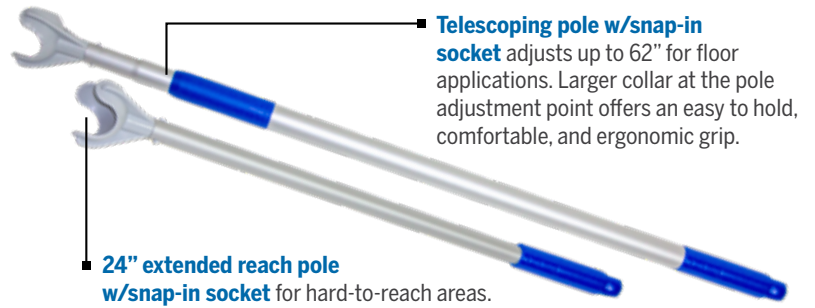

SPHERGO® Flat Surface Cleaning System

- Faster and more efficient – greater surface area is cleaned in one motion
- Improves productivity, reduces fatigue, Increases job satisfaction
- Medium base tool for use with 5" x 11" microfiber flat pad for horizontal and vertical flat surfaces (counters, walls, windows, etc.)
- Large base tool for use with 5" x 16" microfiber flat pad and telescoping handle for floor care
- Lightweight: SPHERGO® medium tool plus pad weighs less than 0.5 lbs; SPHERGO® large tool plus telescoping pole w/socket weighs less than 1.5 lbs
- Hook and loop fabric for attaching microfiber pad
- Tools can be incorporated into existing microfiber protocols

Item #	Description	Case Pack
SPHERGO® Starter Kit		
SPH-KT2	(1) Telescoping Aluminum Pole w/Snap-In Socket (1) Extended Reach Pole w/Snap-In Socket (2) Surface Cleaning Tools - (1) Medium, (1) Large (3) Medium MicroWorks® Flat Pads (3) Medium MicroWorks® Flat Specialty Pads (3) Large MicroWorks® Flat Pads	1 Kit

SPHERGO® Surface Cleaning Tools		
2505-SPH-TPS2-EA	Telescoping Aluminum Pole w/Snap-In Socket	1 ea
2505-SPH-ERPS2-EA	Extended Reach Pole w/Snap-In Socket	1 ea
2505-SPH-MST	Surface Cleaning Tool - Medium	12/cs
2505-SPH-MST-EA	Surface Cleaning Tool - Medium	1 ea
2505-SPH-LST	Surface Cleaning Tool - Large	12/cs
2505-SPH-LST-EA	Surface Cleaning Tool - Large	1 ea
2505-SPH-S	Replacement Socket	12/cs
2505-SPH-S-EA	Replacement Socket	1 ea
2505-SPH-S2-EA	Replacement Snap-In Socket	1 ea

Bonus Tool!

Tennis balls fit into both the telescoping and extended reach poles and are useful in removing scuffs from floors.

Tennis balls NOT included! ►

MicroWorks® Flat Pads for SPHERGO® Surface Cleaning System