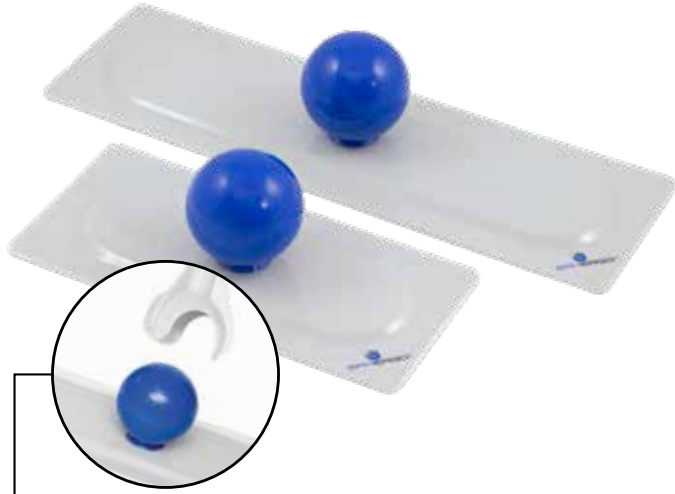

SPHERGO® Flat Surface Cleaning System

- Faster and more efficient – greater surface area is cleaned in one motion
- Improves productivity, reduces fatigue, Increases job satisfaction
- Medium base tool for use with 5" x 11" microfiber flat pad for horizontal and vertical flat surfaces (counters, walls, windows, etc.)
- Large base tool for use with 5" x 16" microfiber flat pad and telescoping handle for floor care
- Lightweight: SPHERGO® medium tool plus pad weighs less than 0.5 lbs; SPHERGO® large tool plus telescoping pole w/socket weighs less than 1.5 lbs
- Hook and loop fabric for attaching microfiber pad
- Tools can be incorporated into existing microfiber protocols

■ **Spherical ball** easily attaches to poles by popping it into the socket.