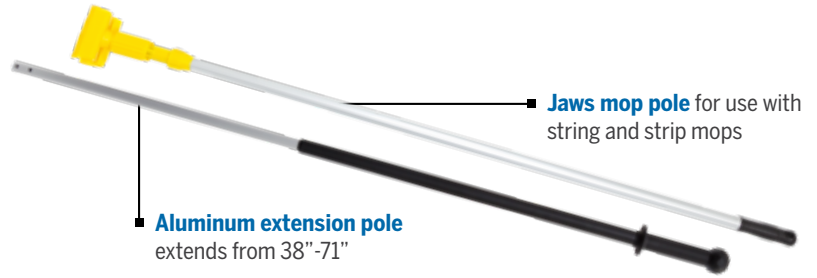

Item #	Description	Selling Unit	Case Pack
2505-MFMH-3871	Aluminum Extension Pole	1 ea	24 ea/cs
2505-MFJAW62	Aluminum Yellow Jaws Mop Pole	1 ea	25 ea/cs
2505-MFMB-18	Aluminum Base for 18" Pad (5"x16")	1 ea	50 ea/cs
2505-MFMB-24	Aluminum Base for 24" Pad (5"x22")	1 ea	50 ea/cs
2505-MFMB-36	Aluminum Base for 36" Pad (5"x33")	1 ea	50 ea/cs
VRB	Hook and Loop Replacement Bar, 24" Fits 2505-MFBM 18", 24"	2/pk	-
VRB-CAP	Cap for Aluminum Frames, Fits 2505-MFBM 18", 24", 36"	2/pk	-

MicroWorks® Floor Care Bucket

- Accommodates flat mops up to 18"
- Wheels can be removed
- Tap board included to remove excess liquid from mop pads before use
- Secure cover included to prevent spills

Item #	Color	Size	Selling Unit	Case Pack
2505-MFBT-6GY	Gray	6 Gallons	1 ea	5 ea/cs

ToughWorks® Dual Chamber Bucket

- Made from sturdy, chemical resistant polypropylene, making it ideal to hold a wide variety of cleaning solutions
- Molded dual chambers prevent any leakage between dirty and clean water
- Down press wringer takes less force and is easier on cleaning staff
- Separate removable, light weight soil water bucket
- Removable wringer insert accommodates any size mop
- Smooth rolling casters

Item #	Color	Size	Selling Unit	Case Pack
92224083YL	Yellow	35 Quarts	1 ea	1/cs

MicroWorks® Duster Sleeve and Wand

- Great tool for dusting
- Flexible frame makes easy work of dusting high areas such as ceiling fans or the corners of vaulted ceilings