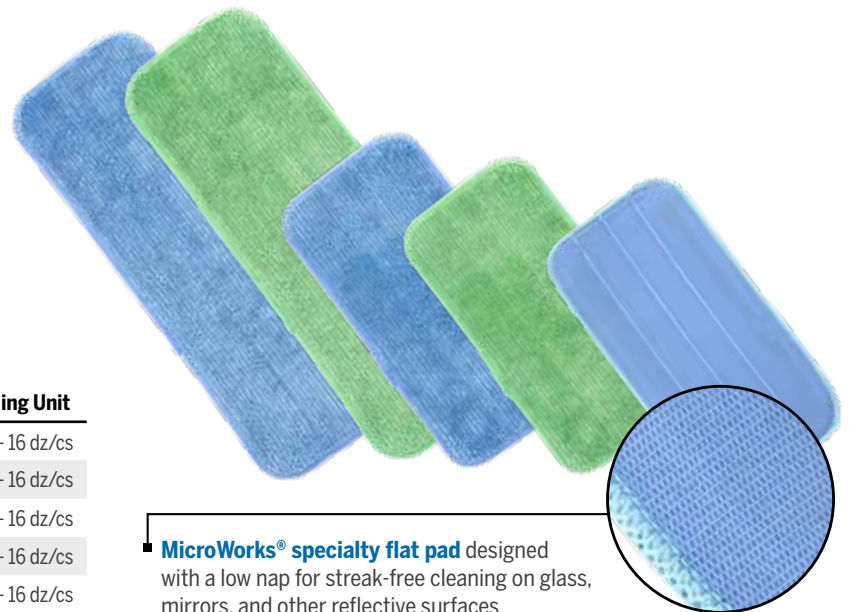

MicroWorks® Flat Pads for SPHERGO® Surface Cleaning System

- Microfiber flat pads clean more effectively and hygienically than other materials; leaves no residue
- Can be used on any hard surface
- Color coded to reduce cross contamination
- Lifts and traps dirt for optimal microbial reduction
- Scratch free/non-abrasive
- Can be used wet or dry
- Very absorbent
- Launderable hundreds of times

Item #	Description	Size	Color	Selling Unit
2504-SPH-MFP-11B	Flat Microfiber Pad	11"	Blue	1 dz - 16 dz/cs
2504-SPH-MFP-11G	Flat Microfiber Pad	11"	Green	1 dz - 16 dz/cs
2504-SPH-MFP-11BS	Flat Specialty Microfiber Pad	11"	Blue	1 dz - 16 dz/cs
2504-SPH-MFP-16B	Flat Microfiber Pad	16"	Blue	1 dz - 16 dz/cs
2504-SPH-MFP-16G	Flat Microfiber Pad	16"	Green	1 dz - 16 dz/cs

■ **MicroWorks® specialty flat pad** designed with a low nap for streak-free cleaning on glass, mirrors, and other reflective surfaces