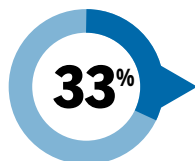

- Floors
- Walls
- Windows
- Mirrors
- High Capacity Cubes
- Display Counters
- Bar Tops
- Warming Devices
- Ice Machines
- Vent Hoods
- Food Display Cases
- Appliances
- Desks
- Pictures/Signage
- Book Cases
- Dressers
- Tables
- Baseboards
- Shelves
- Blinds
- Escalators
- Airplane Tray Tables

The Revolutionary SPHERGO® Flat Surface Cleaning System

The SPHERGO® surface-cleaning base tool together with MicroWorks® microfiber cleaning pads – was developed specifically to address problems presented by using traditional rag cleaning and wiping systems for flat surfaces.

Musculoskeletal disorders (MSDs), including back and trunk injuries, carpal tunnel syndrome, bursitis, and tendonitis, are cumulative "ergonomic injuries" that commonly occur in workers in the cleaning and sanitation industry. The costs of MSDs to businesses can be massive in both human and financial terms.

Why SPHERGO®?

While manual cleaning with rags can be effective, the process requires a great deal of wrist motion and physical bending for extended periods. Rag cleaning results in the highest rate of fatigue and potential for MSDs. The SPHERGO® Surface Cleaning System is an ergonomic breakthrough, developed through extensive research and testing to address the physical challenges of manual cleaning of flat vertical and horizontal surfaces (walls, floors, mirrors, windows, etc.).

MSDs account for 33% of occupational injury and illness cases.

- When used with the telescoping or extended reach pole, the flat pad surface rotates around the ball handle, dramatically minimizing the wrist motions, repeated torso flexion, and straining movements that can lead to MSDs
- Tested according to REBA (Rapid Entire Body Assessment) guidelines, the SPHERGO system was found to lessen flexion, extension, and radial/ulnar deviation when cleaning, compared to the results when using a standard rag or mopping system